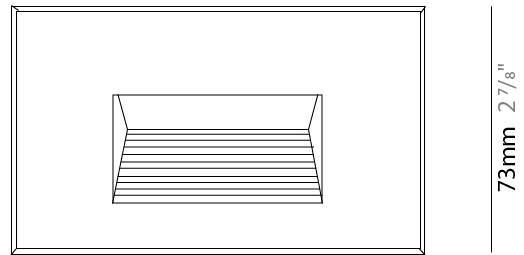

base number   Color   Finish
Temperature   Options

1. To build a product code in our configurator select the specify button on the base model # product page
2. To build a manual product code on this datasheet choose from the options listed below in blue font and add the suffix to the base model #

GENERAL

Series: New Green
Subseries: New Green XS
Brand: Side
Division: Exterior
Mounting Type: Recessed
Mounting Location: Wall
Subcategory: Step Light

PHYSICAL

Shape: Rectangle
Length (mm): 116
Length (in): 4 ⁹/₁₆
Width (mm): 73
Width (in): 2 ⁷/₈
Depth (mm): 65
Depth (in): 2 ⁹/₁₆
Light Distribution: Asymmetric
Weight (kg): 0.4
Weight (lbs): 0.88
Diffuser: Clear tempered glass
Gasket: Silicon rubber
Fixture Finish: WHI / BLK / GRY
Fixture Material: Aluminum Die Cast

ELECTRICAL

Lamp Type: LED (Zhaga Standard)
Input Wattage (W): 2
Total Output Wattage (W): 1.05
Dimming: Non-Dimmable
Driver Included: No
Driver Location: Remote
Driver Type: Constant Current - Universal
Driver Class: Class 2
Input Voltage (V): 120 - 277
Constant Current (MA): 350
Upon Request: 0-10Vdc dimming / Phase dimming 120Vac

LED

Color Temperature (°K): 3000 / 4000
Max. Delivered Lumen (lm): 103.7 / 116.6
Nominal Lumen (lm): 240 / 270
CRI: >90 CRI
Lamp Life (hrs): 50000

OPTICAL

Optic°: Asymmetrical

RATINGS AND CERTIFICATIONS

Certified By: Certified for North American Standards
IP rating: IP65
IK Rating: IK07

PROJECT
TYPE
SPECIFIER
QUANTITY
DATE