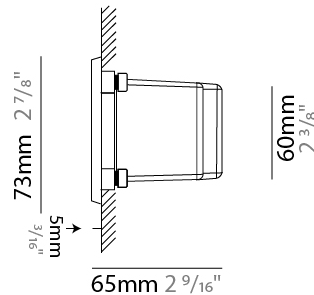

GENERAL

Series: New Green
Subseries: New Green M
Brand: Side
Division: Exterior
Mounting Type: Recessed
Mounting Location: Wall
Subcategory: Step Light

PHYSICAL

Shape: Rectangle
Length (mm): 202
Length (in): 7 ¹⁵/₁₆
Width (mm): 73
Width (in): 2 ⁷/₈
Height (mm): 65
Height (in): 2 ⁹/₁₆
Min. Recessing Depth (mm): 70
Min. Recessing Depth (in): 2 ³/₄
Light Distribution: Asymmetric
Weight (kg): 0.8
Weight (lbs): 1.76
Diffuser: Clear tempered glass
Gasket: Silicone rubber
Fixture Finish: WHI / BLK / GRY
Fixture Material: Aluminum Die Cast

ELECTRICAL

Lamp Type: LED (Zhaga Standard)
Input Wattage (W): 3.65
Total Output Wattage (W): 2.97
Dimming: Non-Dimmable
Driver Included: No
Driver Location: Remote
Driver Type: Constant Current - 120Vac
Driver Class: Class 2
Input Voltage (V): 120 - 277
Constant Current (mA): 350
Upon Request: 0-10Vdc dimming / Phase dimming 120Vac / Non-dimming 120/277Vac

LED

Color Temperature (°K): 3000 / 4000
Max. Delivered Lumen (lm): 195.7 / 204.4
Nominal Lumen (lm): 450 / 470
CRI: >90 CRI
Lamp Life (hrs): 50000

OPTICAL

Optic°: Asymmetrical

RATINGS AND CERTIFICATIONS

Certified By: Certified for North American Standards
IP rating: IP65
IK Rating: IK07

PROJECT	
TYPE	
SPECIFIER	
QUANTITY	
DATE