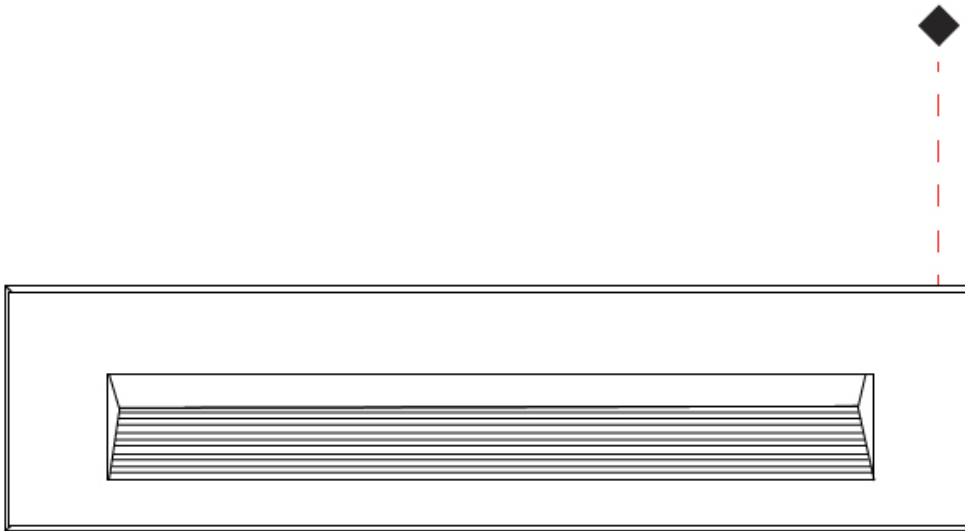

E10R0017-

PROJECT

TYPE

SPECIFIER

QUANTITY

DATE